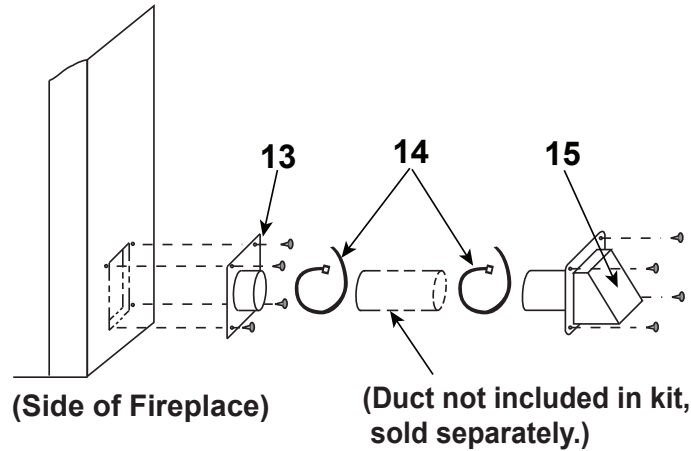

Outside Air Kit

IMPORTANT: THIS IS DATED INFORMATION. Parts must be ordered from a dealer or distributor. **Hearth and Home Technologies does not sell directly to consumers.** Provide model number and serial number when requesting service parts from your dealer or distributor.

Stocked at Depot

ITEM	DESCRIPTION	COMMENTS	PART NUMBER	
13	Outside Air Plate Assembly		19081A	
14	Long Cable Tie	Qty 2 req	19954	
15	Outside Air Shield		SRV33271	Y
	Air Kit Fastener Pack		13580	
	Damper Weight		SRV19785	
	Door Pivot Clip	Qty 2 req	SRV31527	
	Door Track (Upper)	Qty 2 req	SRV15427	
	Door Track (lower)	Qty 2 req	4012-001	
	Firescreen Rod	Qty 4 req	11755A	
	Gas Access Panel (for use with Air Kit)		31636	
	Grate Clip	Qty 2 req	SRV28062	
	Nailing Flange	Qty 8 req	31190	
	Overlay	Top	SRV16687BK	
		Bottom	SRV12848BK	
		Left and Right	SRV16689BK	
	Refractory Bracket	Qty 4 req	23959A	
	Refractory Retainer	Qty 4 req	16675B	
	Refractory Retainer	Qty 4 req	SRV11847	
	Refractory Standoff	Qty 6 req	16678	
	Smoke Shelf	Qty 2 req	16676B	
	Smoke Shield Kit		SRV4012-036	
	Strip Protector	Qty 4 req	SRV18320	
	Touch-Up Paint		71479	
	Installation Manual		4012-051	
	Owners Manual		4012-050