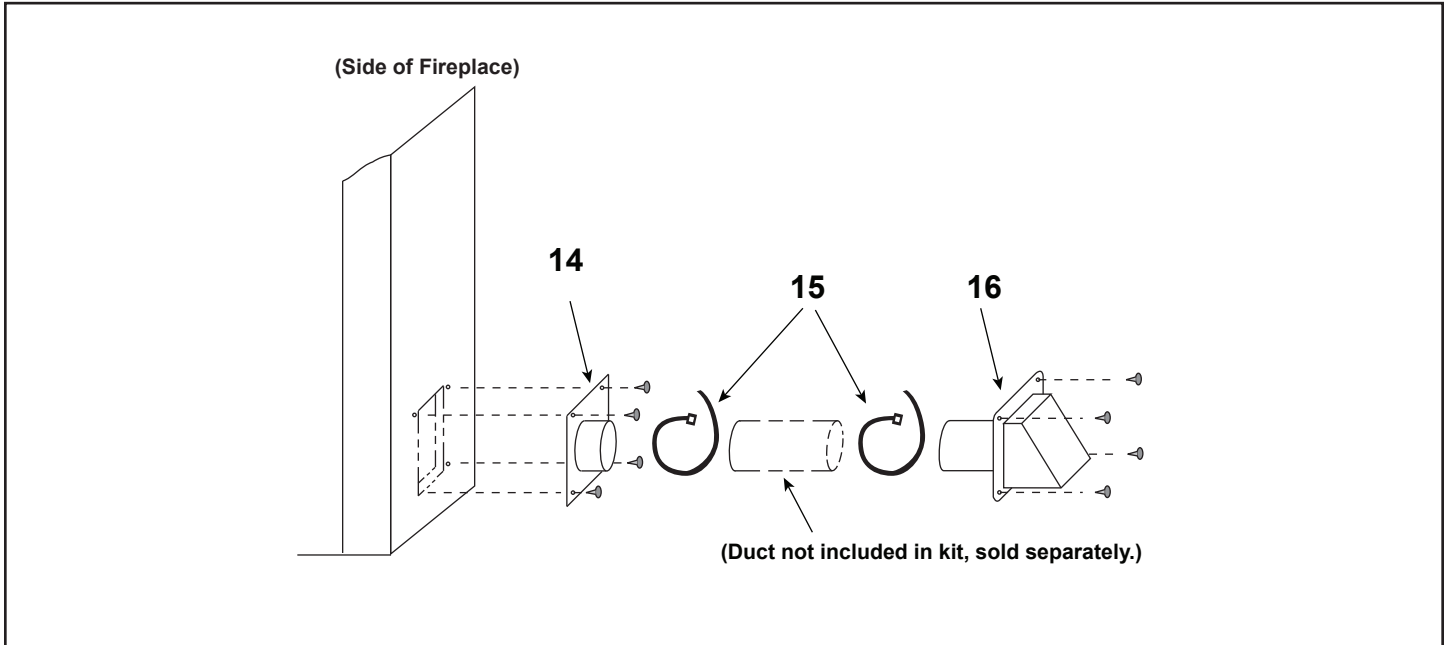

Stocked
at Depot

ITEM	DESCRIPTION	COMMENTS	PART NUMBER	
1	Damper Blade Assembly		22890	
2	Starter Section Assembly		SRV22069	Y
3	Top Standoffs	Qty 4 req	11864i	
4	Smoke Shield	Qty 2 req	20399	
5	Refractory - Back	Qty 2 req	13319	
6	Refractory - Side	Qty 4 req	13320A	
7	Firescreen Assembly	Qty 4 req	12267	Y
8	Door Support	Qty 2 req	4012-035	
9	Refractory - Hearth		13321B	
10	Ashlip	Qty 2 req	20401	
11	Damper Control		20549	
12	Grate		GR12	Y
13	Drywall Flange	Qty 2 req	20429	