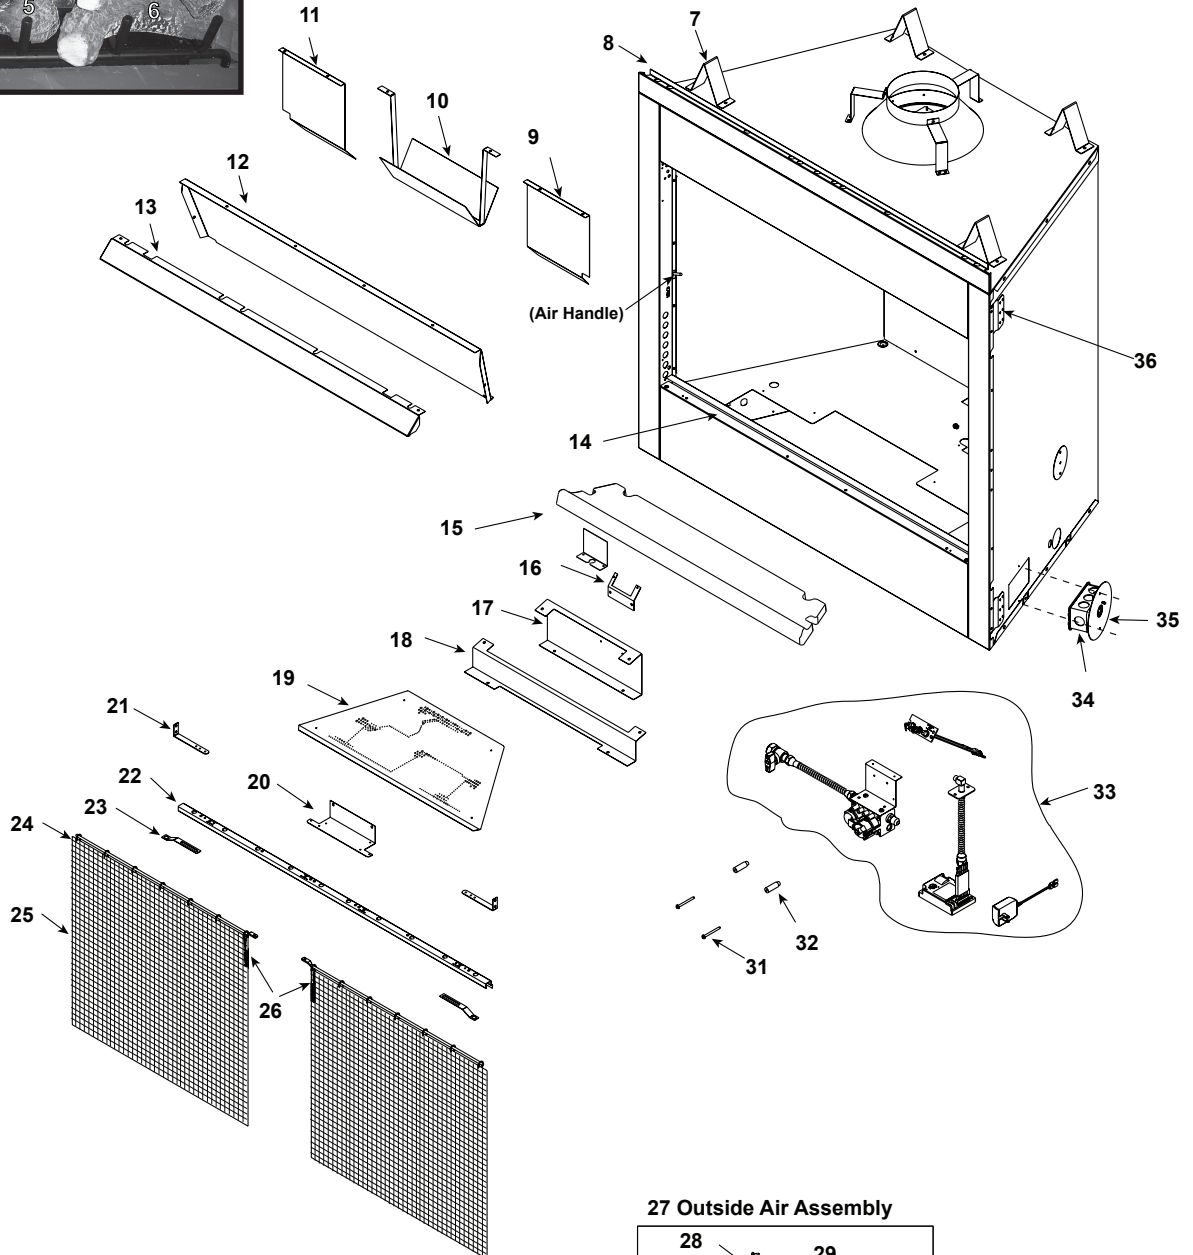

Log Set Assembly

Part number list on following page.

IMPORTANT: THIS IS DATED INFORMATION. Parts must be ordered from a dealer or distributor. **Hearth and Home Technologies does not sell directly to consumers.** Provide model number and serial number when requesting service parts from your dealer or distributor.

**Stocked
at Depot**

ITEM	DESCRIPTION	COMMENTS	PART NUMBER	
	Log Assembly 36"		SRV4048-057	Y
1	Top Left Log	Pre 5/15/16, Must order complete assembly	SRV4048-184	
2	Top Right Log		SRV4048-185	
3	Back Left Log		SRV4048-238	
4	Back Right Log		SRV4048-239	
5	Front Left Log		SRV4048-240	
6	Front Right Log		SRV4048-241	
	Grate Assembly		SRV4048-034	Y
7	Top Standoff	Qty 4 reg	SRV4044-111	
8	Drywall Lip		4048-161	
9	Right Baffle		4048-118	
10	Flue Baffle Assembly		4048-020	
11	Left Baffle		4048-117	
12	Smoke Shield		4048-127	
13	Hood		29575	
14	Hearth Retainer		SRV4044-128	
15	Hearth Refractory		4048-200	
16	Pilot Bracket		4048-136	
17	Back Burner Support		4048-138	
18	Front Burner Support		4048-137	
19	Burner Pan Assembly - NG		4048-024	Y
	Burner Pan Assembly - Propane		4048-025	Y
20	Screen Bracket		4048-169	
21	Upper Door Bracket	Qty 2 reg	4048-142	
22	Door Track		SRV15425	
23	Door Pivot Clip	Qty 2 reg	SRV31527	
24	Firescreen Rod	Qty 2 reg	SRV11866	Y
25	Firescreen Assembly	Qty 2 reg	4048-018	Y
26	Firescreen Handle	Qty 2 reg	SRV10002	
27	Outside Air Assembly		4044-036	Y
28	Fastener Pack		4025-023	
29	Outside Air Plate Assembly		4044-031	
30	Outside Air Shield		SRV33271	Y
31	Door Pin Screw	Qty 2 reg	SRV4021-384	
32	Door Pin	Qty 2 reg	SRV4021-385	
33	Valve Assembly		Refer to Valve page	
34	Junction Box		21878	Y
35	Junction Box Cover Plate		4048-234	
36	Nailing Flange	Qty 4 reg	SRV4044-161	
To replace the Lower Front Face (4044-124), Upper Front Face (4048-181), Right Column (4044-104) or Left Column (4044-143) Please order an overlay part number CUST4018-001 and reference the part number that need to be repaired				