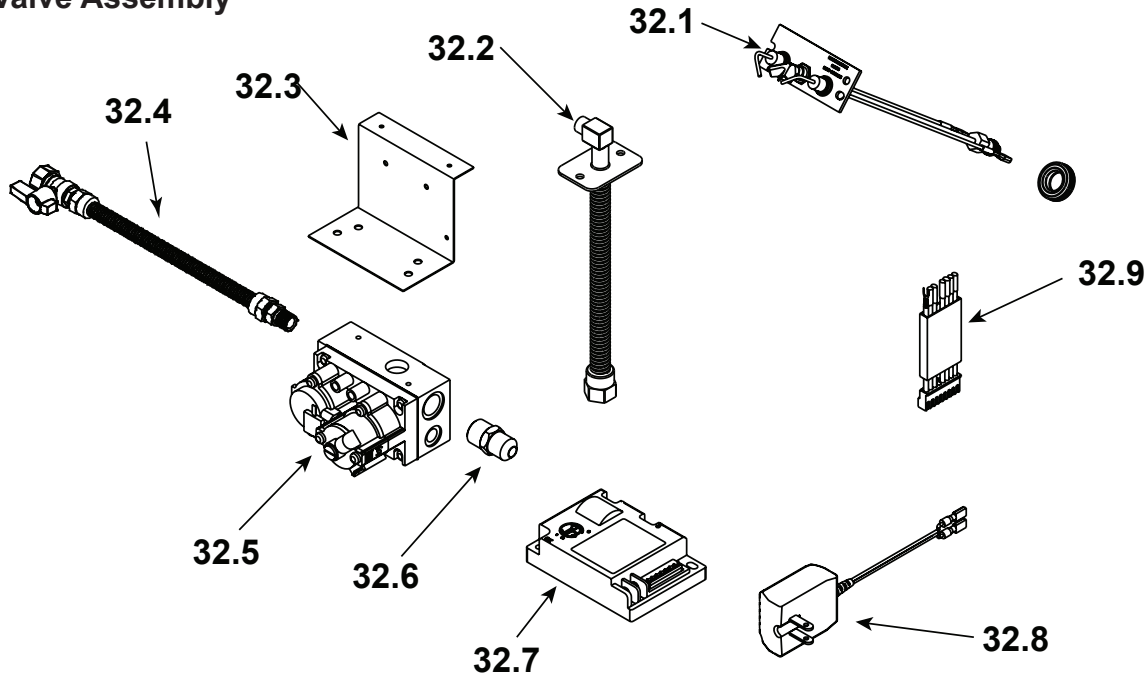

#32 Valve Assembly

IMPORTANT: THIS IS DATED INFORMATION. Parts must be ordered from a dealer or distributor. **Hearth and Home Technologies does not sell directly to consumers.** Provide model number and serial number when requesting service parts from your dealer or distributor.

Stocked at Depot

ITEM	DESCRIPTION	COMMENTS	PART NUMBER	
32.1	Pilot Assembly NG		SRV2090-012	Y
	Pilot Assembly Propane		2090-013	Y
32.2	Flexible Bulkhead		SRV7000-156	Y
32.3	Valve Bracket		4048-132	
32.4	Flex Ball Valve Assembly		SRV302-320	Y
32.5	Valve NG		593-500	Y
	Valve Propane		SRV593-501	Y
32.6	Brass Connector - Male - Flex	Pkg of 5	303-315/5	Y
32.7	Control Module		593-592	Y
32.8	3V Adapter		SRV593-593	Y
32.9	Wire Assembly		SRV593-590	Y
	Battery Pack		SRV593-594	Y
	Orifice - #31C NG		SRV582-831	Y
	Orifice - #48C Propane		SRV582-848	Y
	Wire Assembly - HIBLK60FM		SRV34937	Y
	Wire Assembly - HIBLU60FF		4018-022	
	Wall Switch Wire Assembly		4018-046	Y
	Propane Gas Conversion Kit		DCKP-RBV	Y
	Natural Gas Conversion Kit		DCKN-RBV	Y