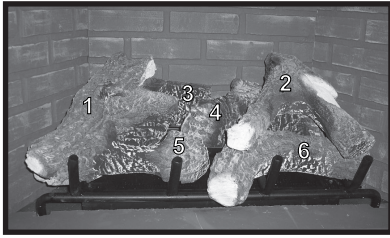

Log Set Assembly

Part number list on following page.

IMPORTANT: THIS IS DATED INFORMATION. Parts must be ordered from a dealer or distributor. **Hearth and Home Technologies does not sell directly to consumers.** Provide model number and serial number when requesting service parts from your dealer or distributor.

**Stocked
at Depot**

ITEM	DESCRIPTION	COMMENTS	PART NUMBER	
	Log Assembly 36"		SRV4048-057	Y
1	Top Left Log	Pre 5/15/16, Must order complete assembly	SRV4048-184	
2	Top Right Log		SRV4048-185	
3	Back Left Log		SRV4048-238	
4	Back Right Log		SRV4048-239	
5	Front Left Log		SRV4048-240	
6	Front Right Log		SRV4048-241	
	Grate Assembly		SRV4048-034	Y
7	Top Standoff	Qty 4 reg	SRV4044-111	
8	Drywall Lip		4048-161	
9	Right Baffle		4048-118	
10	Flue Baffle Assembly		4048-020	
11	Left Baffle		4048-117	
12	Smoke Shield		4048-127	
13	Hood		29575	
14	Hearth Retainer		SRV4044-128	
15	Hearth Refractory		4048-200	
16	Pilot Bracket		4048-136	
17	Back Burner Support		4048-138	
18	Front Burner Support		4048-137	
19	Burner Pan Assembly - NG		4048-024	Y
	Burner Pan Assembly - Propane		4048-025	Y
20	Screen Bracket		4048-169	
21	Upper Door Bracket	Qty 2 reg	4048-142	
22	Door Track		SRV15425	
23	Door Pivot Clip	Qty 2 reg	SRV31527	
24	Firescreen Rod	Qty 2 reg	SRV11866	Y
25	Firescreen Assembly	Qty 2 reg	4048-018	Y
26	Firescreen Handle	Qty 2 reg	SRV10002	
27	Outside Air Assembly		4044-036	Y
28	Fastener Pack		4025-023	
29	Outside Air Plate Assembly		4044-031	
30	Outside Air Shield		SRV33271	Y
31	Door Pin Screw	Qty 2 reg	SRV4021-384	
32	Door Pin	Qty 2 reg	SRV4021-385	
33	Valve Assembly		Refer to Valve page	
34	Junction Box		21878	Y
35	Junction Box Cover Plate		4048-234	
36	Nailing Flange	Qty 4 reg	SRV4044-161	
To replace the Lower Front Face (4044-124), Upper Front Face (4048-181), Right Column (4044-104) or Left Column (4044-143) Please order an overlay part number CUST4018-001 and reference the part number that need to be repaired				

Additional service part numbers appear on following page.