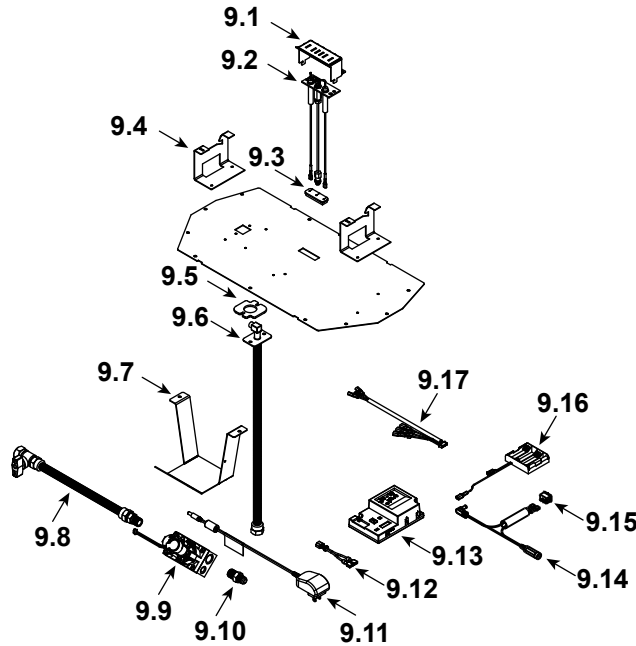

#9 Valve Assembly

IMPORTANT: THIS IS DATED INFORMATION. Parts must be ordered from a dealer or distributor. **Hearth and Home Technologies does not sell directly to consumers.** Provide model number and serial number when requesting service parts from your dealer or distributor.

Stocked at Depot

ITEM	DESCRIPTION	COMMENTS	PART NUMBER	
9.1	Pilot Shield		2491-123	
9.2	Pilot Assembly NG		2106-169	Y
	Pilot Assembly Propane		2106-170	Y
9.3	Grommet		SRV2118-420	
9.4	Burner Support, Left and Right	1 Set	2491-169	
9.5	Gasket		2025-407	
9.6	Bulkhead W/Flex Tube		4021-428	Y
9.7	Valve Bracket		2491-153	
9.8	Flex Ball Valve Assembly, 12"		SRV302-320	Y
	Valve NG		2166-302	Y
9.9	Valve Propane		2166-303	Y
	Male Connector	Pkg of 5	303-315/5	Y
9.10	Transformer, 6 Volt Wall		SRV2326-131	Y
9.11	Jumper Wire		SRV2187-198	Y
9.12	Module, Control IFT		SRV2326-130	Y
9.13	Reset Switch Wire		2550-135	Y
9.14	Reset Switch		2206-298	Y
9.15	Battery Holder 4AA, IFT		SRV2326-134	Y
9.16	Harness, IFT 6 Pin Wiring		SRV2326-132	Y
	Orifice NG (#42C)		582-842	Y
	Orifice Propane (.057C)		582-057	Y

Additional service part numbers appear on following page.