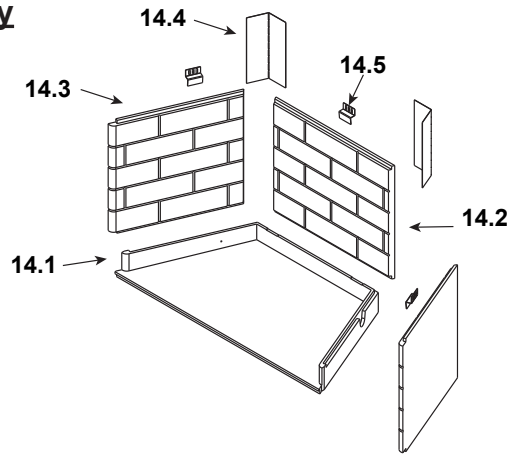

#14 Traditional Refractory

IMPORTANT: THIS IS DATED INFORMATION. Parts must be ordered from a dealer or distributor. **Hearth and Home Technologies does not sell directly to consumers.** Provide model number and serial number when requesting service parts from your dealer or distributor.

Stocked at Depot

ITEM	DESCRIPTION	COMMENTS	PART NUMBER
Traditional Refractory			
14.1	Hearth Refractory, 36.38" F x 17.88" D x 21.18 B		SRV4072-101
14.2	Back Refractory, 17.25" H x 20.93" W		SRV4072-102
14.3	Side Refractory, 17.25" H x 18.21" W	Qty 2 req	SRV4072-103
14.4	Corner Shield	Qty 2 req	4072-145
14.5	Retainer	Qty 3 req	SRV11847