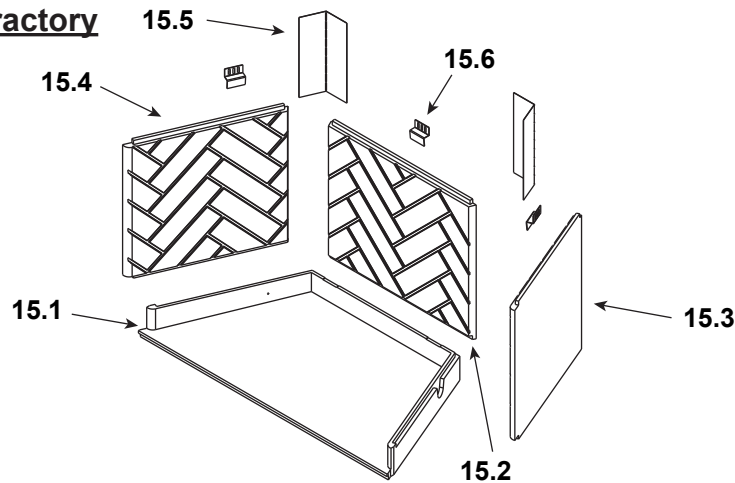

Stocked at Depot

ITEM	DESCRIPTION	COMMENTS	PART NUMBER	
1	Starter Section Assembly		SRV22069	Y
2	Top Standoff	Qty 4 req	SRV4044-111	
3	Upper Front Face		4072-143	
4	Non Combustible Front		4072-146	
5	Door Track (used for upper)		SRV4072-117	
6	Smoke Shield		4072-135	
7	Upper Face		SRV4072-188	
8	Left & Right Column		SRV4072-176	
9	Lower Face		SRV4072-178	
10	Firescreen Rod	1 piece	4072-133	
11	Firescreen Assembly	Qty 2 req	SRV4072-019	Y
12	Grate, 21.50" F x 9.88" D x 14.88" B		GR41	Y
13	Nailing Flange	Qty 4 req	SRV4044-161	
	Door Pivot Clip	Qty 2 req	SRV31527	
	Strip Protector		SRV18320	
	Outside Air Hood	Qty 2 req	SRV33271	
	Extended Smoke Shield		SRV4072-155	
	Installation Instructions and Owner's Manual		4072-203	

**Stocked at Depot**

ITEM	DESCRIPTION	COMMENTS	PART NUMBER
<b>Traditional Refractory</b>			
14.1	Hearth Refractory, 36.38" F x 17.88" D x 21.18 B		SRV4072-101
14.2	Back Refractory, 17.25" H x 20.93" W		SRV4072-102
14.3	Side Refractory, 17.25" H x 18.21" W	Qty 2 req	SRV4072-103
14.4	Corner Shield	Qty 2 req	4072-145
14.5	Retainer	Qty 3 req	SRV11847

**#15 Herringbone Refractory**

<b>Herringbone Refractory</b>			
15.1	Hearth Refractory, 36.38" F x 17.88" D x 21.18 B		SRV4072-101
15.2	Back Refractory, 17.25" H x 20.93" W		SRV4072-106
15.3	Side Refractory, Right, 17.25" H x 18.21" W		SRV4072-108
15.4	Side Refractory, Left, 17.25" H x 18.21" W		SRV4072-109
15.5	Corner Shield	Qty 2 req	4072-145
15.6	Retainer	Qty 3 req	SRV11847